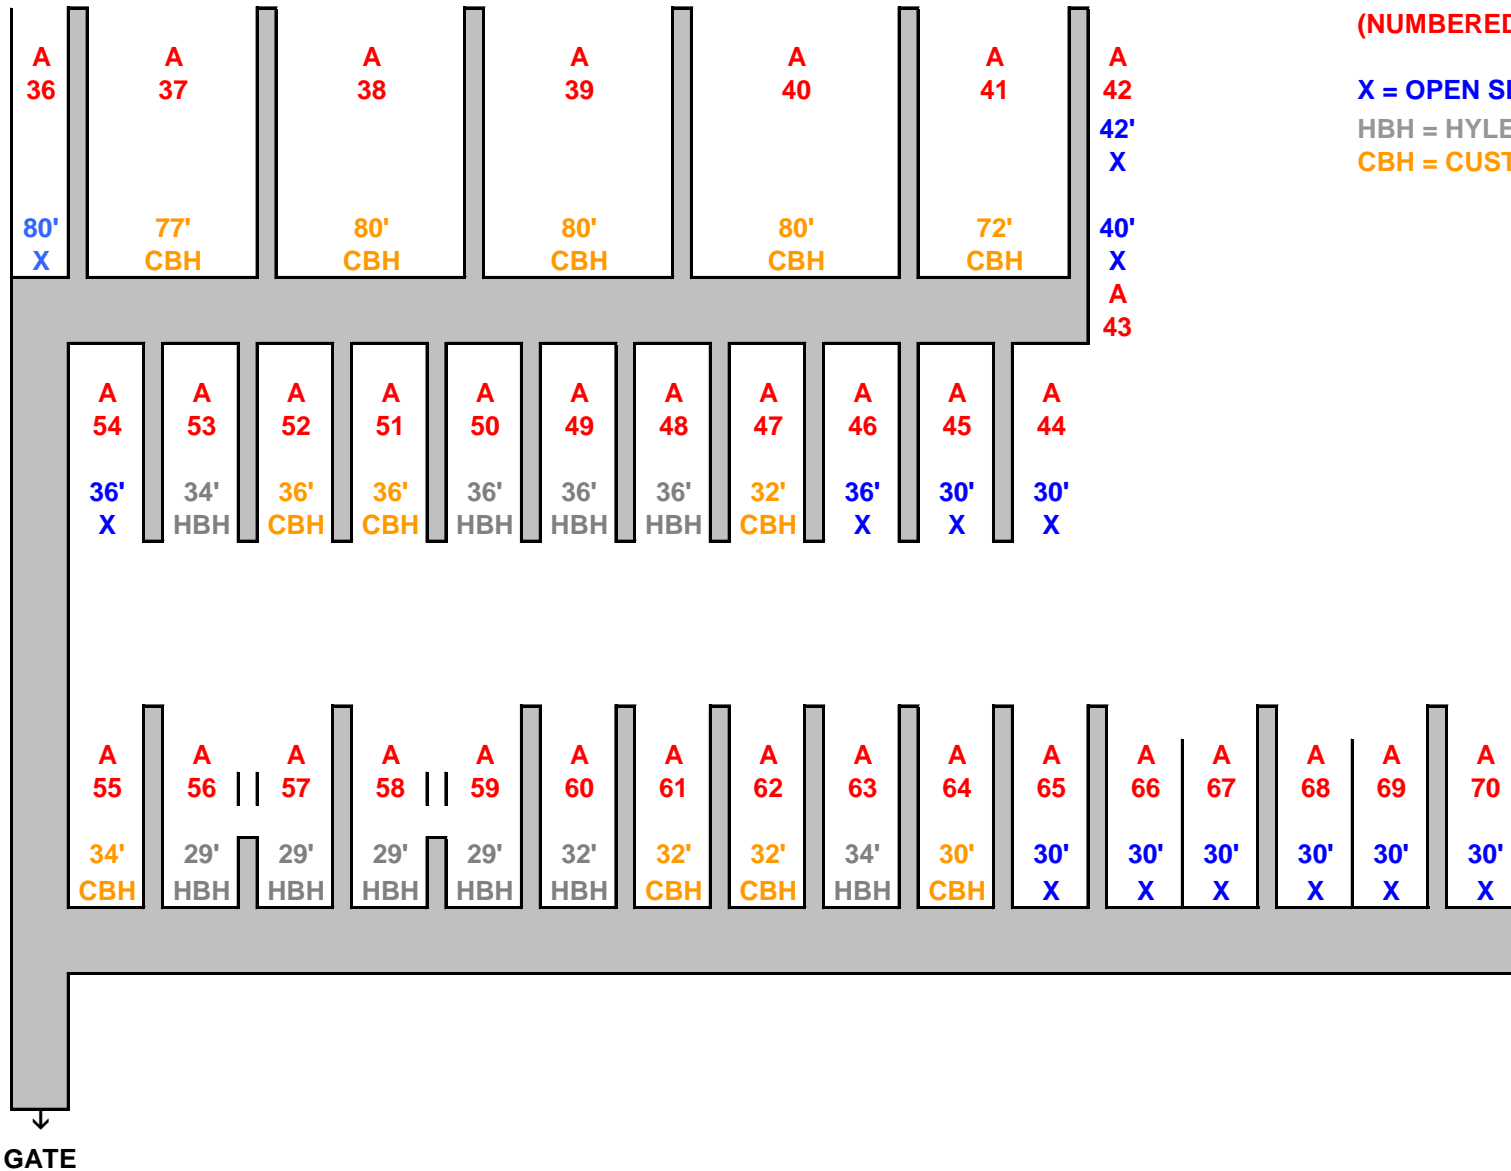

DOCK "A" (North End Only)

HYLEBOS MARINA

(NUMBERED SLIPS)

X = OPEN SLIPS

HBH = HYLEBOS BOATHOUSES

CBH = CUSTOMER-OWNED BOATHOUSES